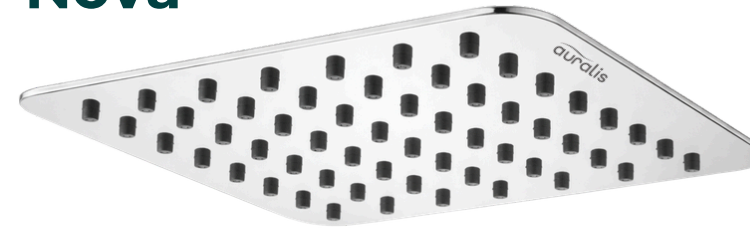

PRECISE ANGLE ADJUSTMENT

Swivel Ball Joint: Tilt the head in any direction to angle the water flow exactly where you need it.

ULTRA-THIN SS RAIN SHOWERS

Nova

Cat Code: A25322
NOVA ULTRATHIN 200MM-SQUARE
MRP: Rs. 1,275

Cat Code: A25323
NOVA ULTRATHIN 150MM-SQUARE
MRP: Rs. 795

Cat Code: A25324
NOVA ULTRATHIN 100MM-SQUARE
MRP: Rs. 525

APEX SS RAIN SHOWERS

auralis

Astra

Cat Code: A25325
ASTRA APEX 200MM-SQUARE
MRP: Rs. 1,990

Nova

Cat Code: A25326
NOVA APEX 150MM-SQUARE
MRP: Rs. 895

Nova

Cat Code: A25327
NOVA APEX 100MM-SQUARE
MRP: Rs. 575

NEXUS SS RAIN SHOWERS

Nova

Cat Code: A25328
NOVA NEXUS 200MM-SQUARE
MRP: Rs. 1,750

Cat Code: A25329
NOVA NEXUS 150MM-SQUARE
MRP: Rs. 1245