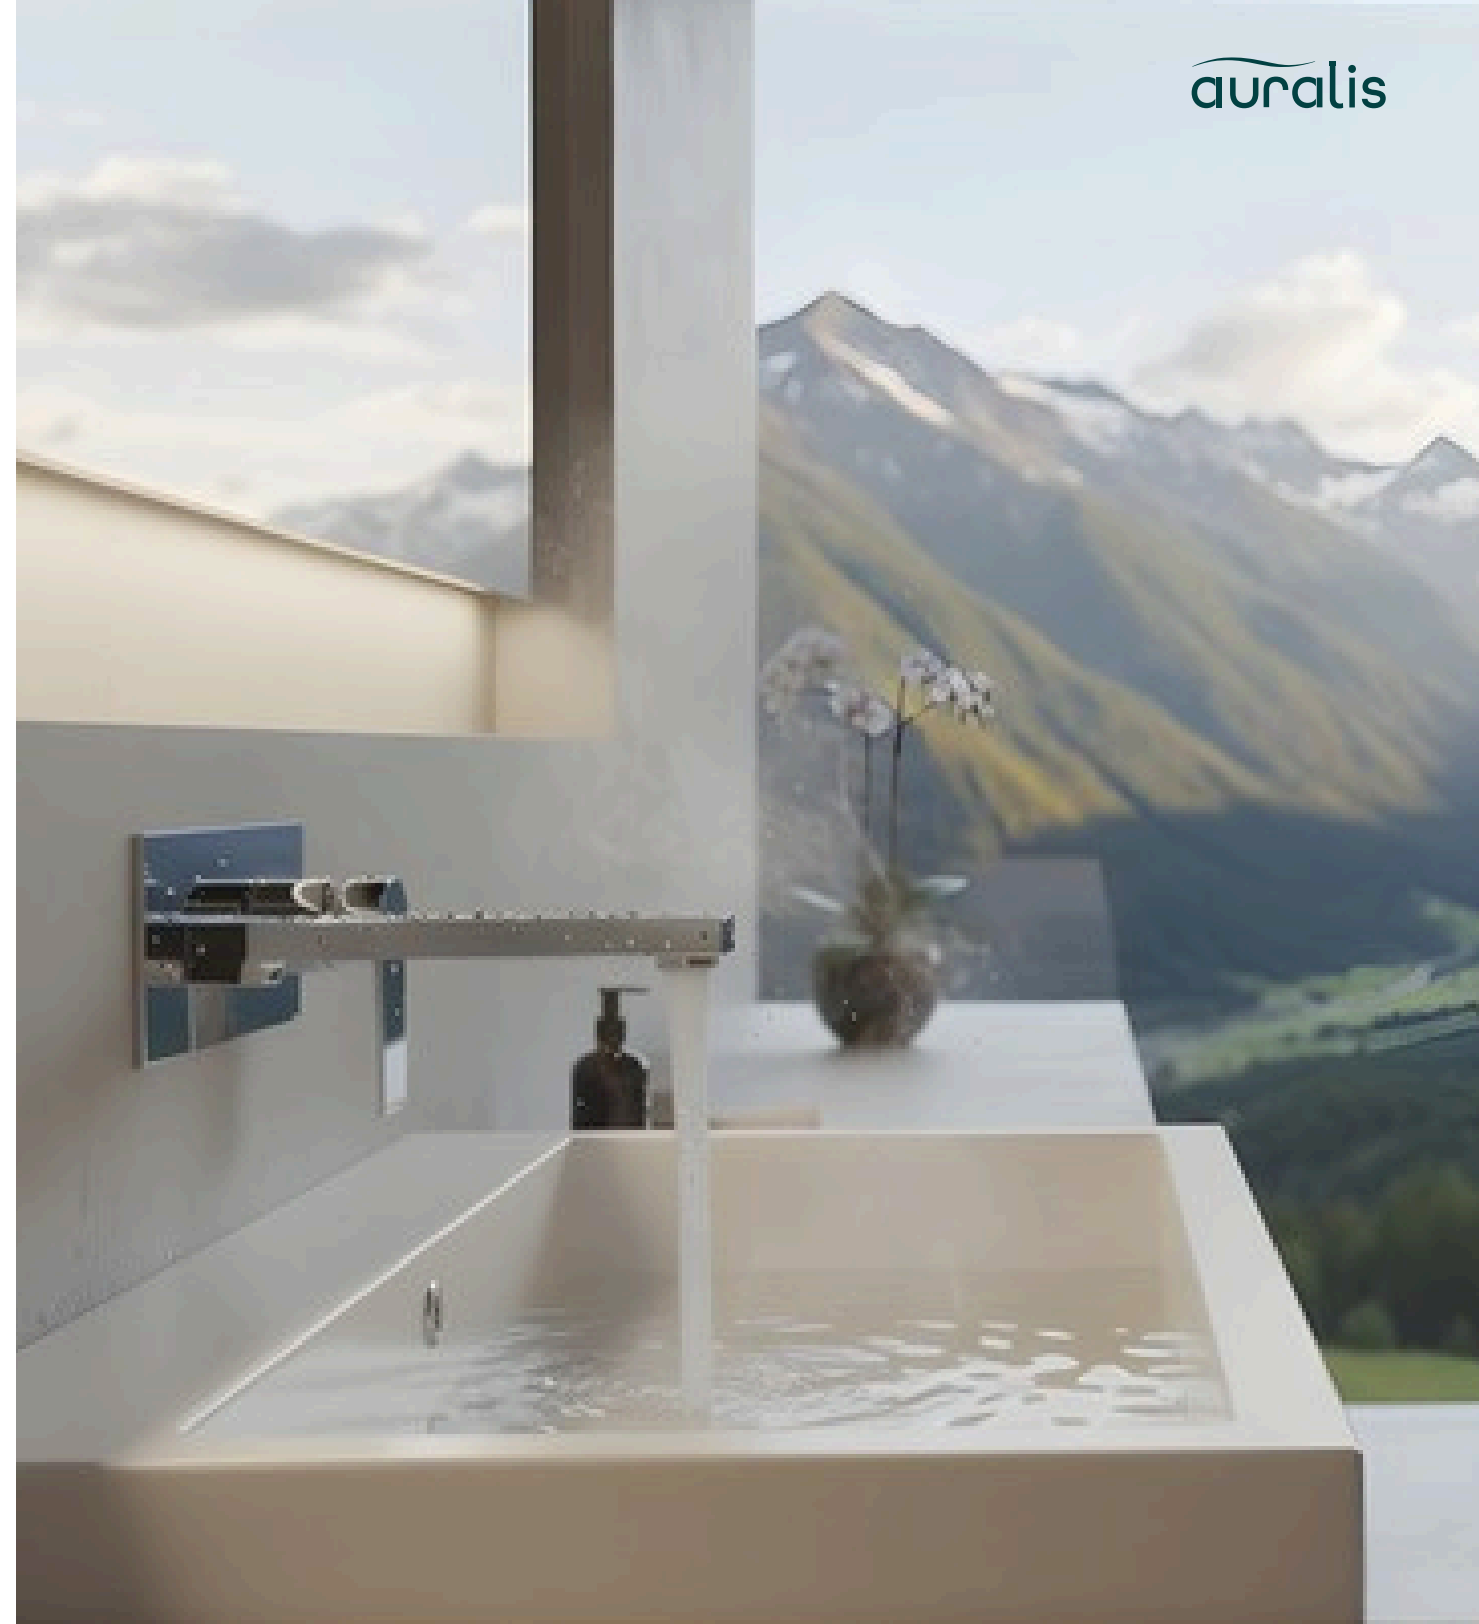

*7 years warranty on LUMA, Spindles & Cartridges

*For more details refer to our warranty card

Terms and Conditions:

- This warranty is confined to first purchaser of the product only.
- Warranty period is validated from date of purchase of the unit and can only be availed if the valid proof of purchase is shown to Authorized Service Personnel at the time of repairs. Customers are therefore required to keep original invoice safely. Repair or replacement will be carried out by company's authorised service associates.
- For all units installed beyond the municipal limits of the jurisdiction of the company service centre/authorized service associate, the expenses incurred with regards to deputing the service personnel towards to & fro travel, conveyance and other incidentals will be borne by customer.
- In the event of repair/replacement of any part/s of the unit, this warranty will thereafter continue and remain in force only for the un-repaired period of warranty. Moreover, the time taken for repair/ replacement and in transit, whether under the warranty or otherwise shall not be excluded from the warranty period.
- Lifetime Warranty applicable only for the breakage pertaining to manufacturing defects of bodies