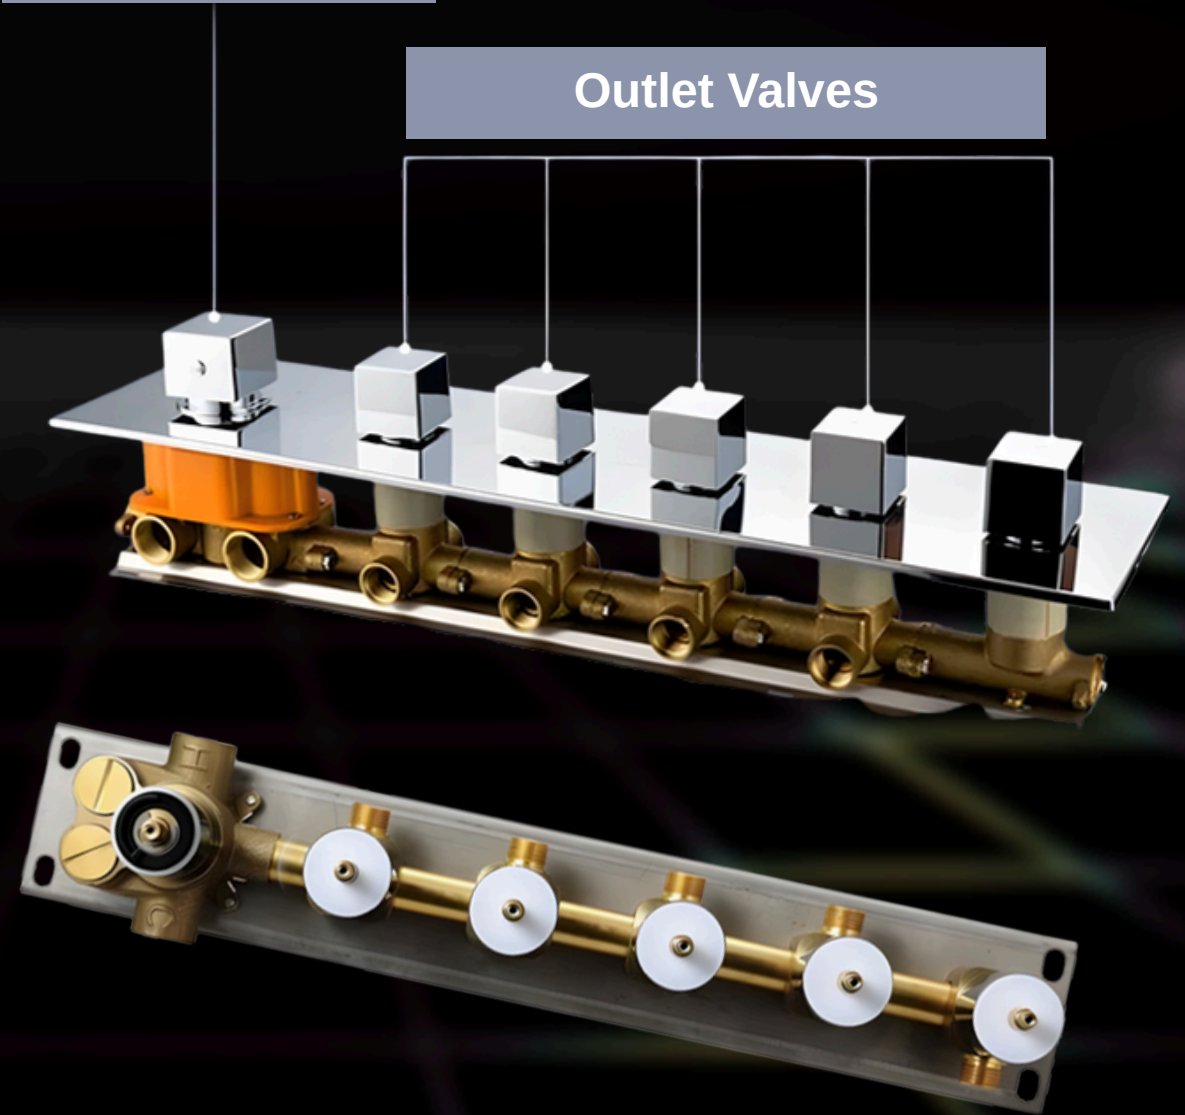

Assured Quality

RIVERA Thermostats by Auralis

RIVERA 5 - Way Thermostat

MRP: Rs. 64,990

Cat Code: AR91002

Thermostat Valve

Outlet Valves

7 Layers Coating Anti-Rust Protection