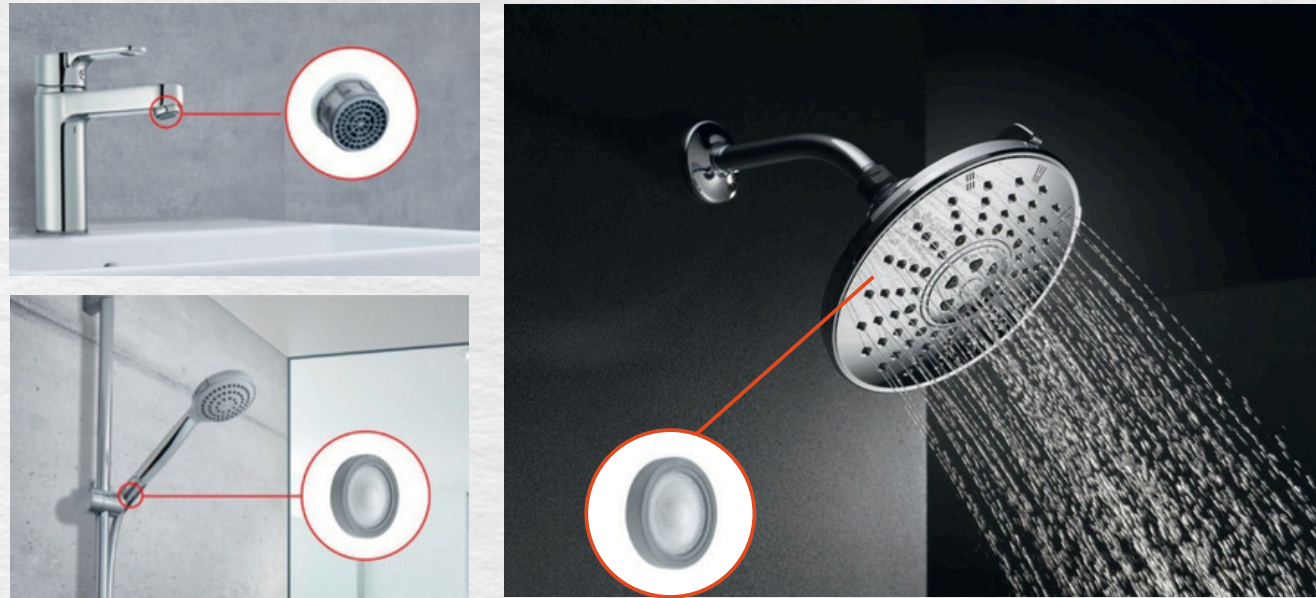

DESIGNED TO PERFORM

Craftsmanship and Innovation from concept to creation, every Auralis faucet embodies the perfect balance of form and function. We blend cutting-edge technology with meticulous craftsmanship to ensure each faucet not only meets but exceeds expectations in durability, performance and style.