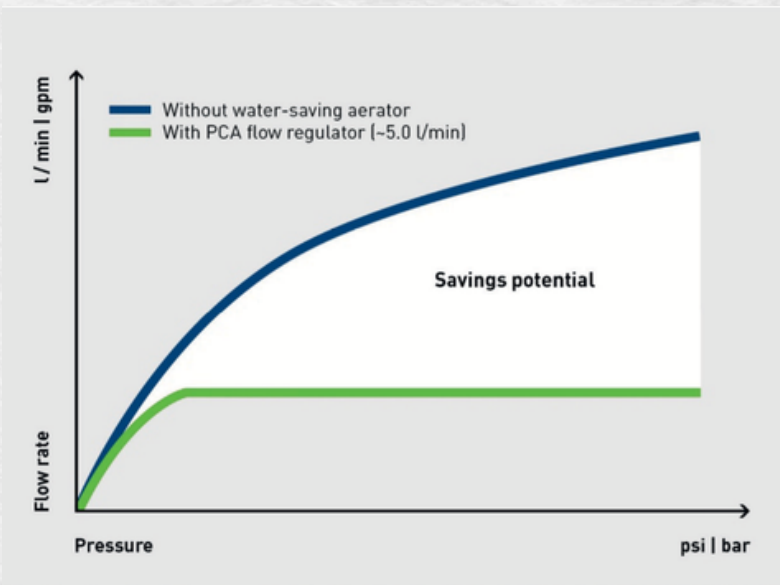

Faucets with smart water- saving aerator

Taking forward the water saving concept, faucets manufactured at Auralis use faucets with smart water-saving aerators, blending innovation with sustainability. These aerators optimize water flow, reducing wastage without compromising pressure. Designed for modern living, they enhance efficiency while maintaining luxury. Auralis' commitment to eco-friendly solutions ensures style, performance, and conservation, making every drop count in responsible water usage.