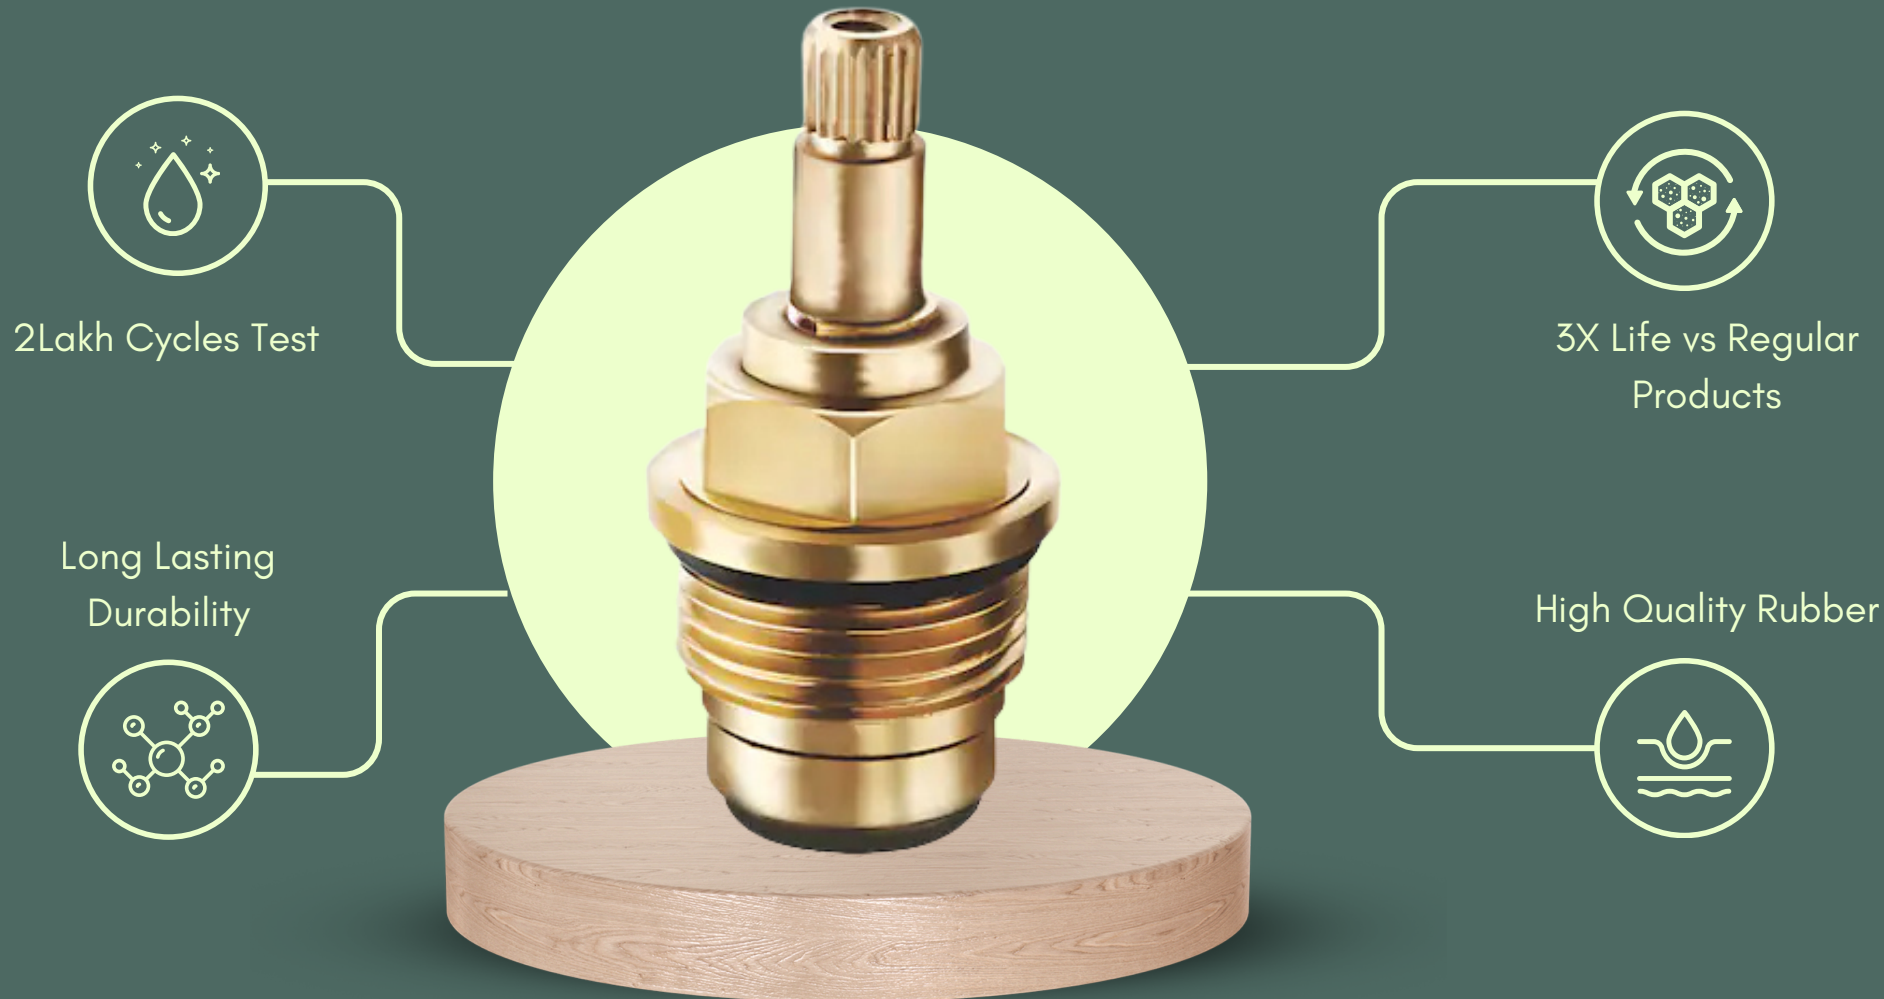

A faucet born from the cosmos — delivering a flow as powerful as the universe that inspired it. Meet Cosmo.

High Performance BRASS SPINDLES

with **7 YEARS WARRANTY**

COSMO

Cosmic Design. Stellar Flow.

3
/
4 Inches