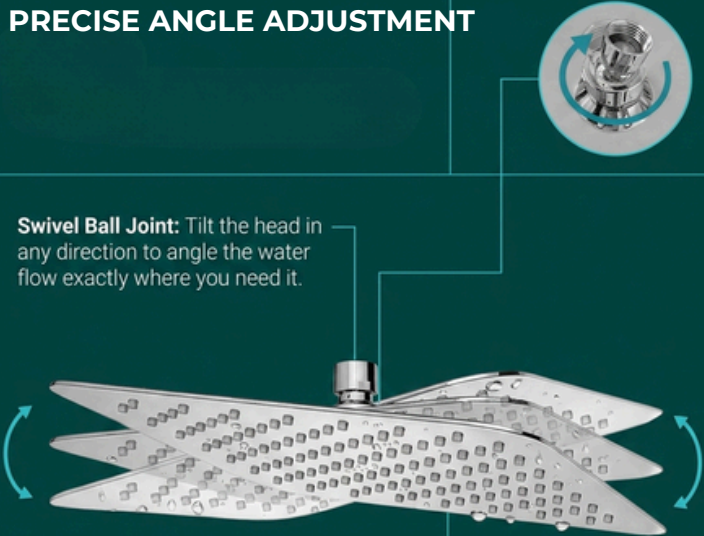

PRECISE ANGLE ADJUSTMENT

Swivel Ball Joint: Tilt the head in any direction to angle the water flow exactly where you need it.

ULTRA-THIN SS RAIN SHOWERS

Nova

Cat Code: A25322
NOVA ULTRATHIN 200MM-SQUARE
MRP: Rs. 1,275