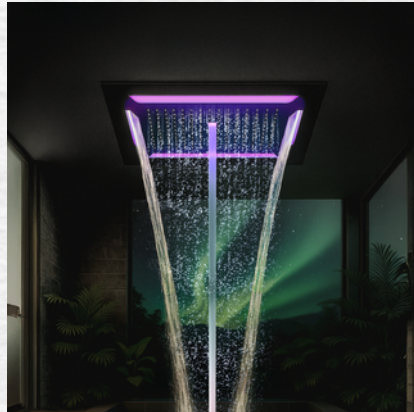

COLLECTIONS

RIVERA