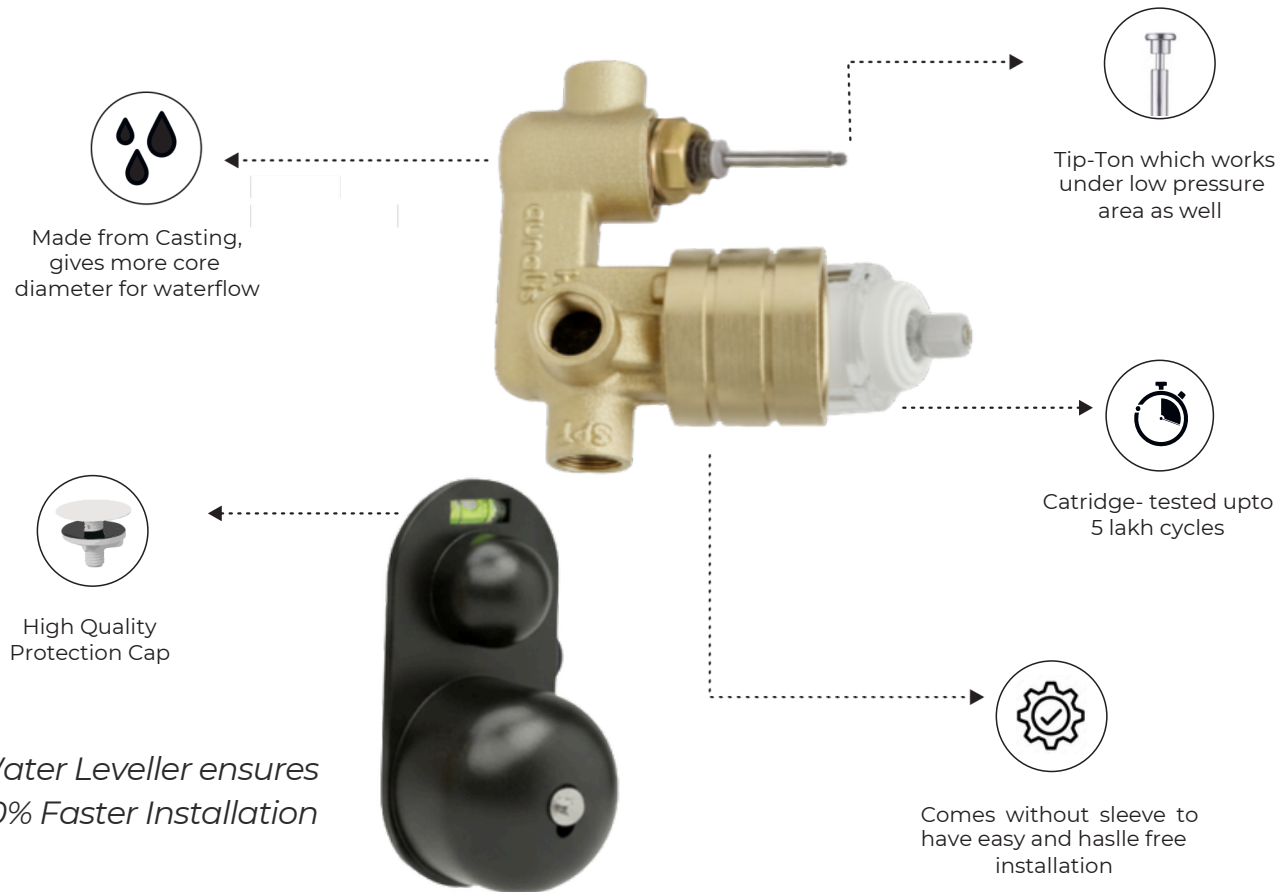

BUILT TO FLOW. BUILT TO LAST

Crafted with precision, each Auralis add-on product combines advanced technology with sleek design. Made from high-quality, rust- and corrosion-resistant materials, they're built for lasting performance. Our cartridges are for up to 5 lakh cycles, ensuring smooth, reliable operation for years to come.

Cat Code: A51071 REGULAR DIVERTER WITH 40MM CARTRIDGE MRP: Rs. 3,445	Cat Code: A51072 HI-FLOW DIVERTER BODY WITH 45MM CARTRIDGE MRP: Rs. 4,245	Cat Code: A51073 3 INLET DIVERTER BODY WITH 46MM CARTRIDGE MRP: Rs. 4,850
Cat Code: A51074 DEUSCH MIXER BODY MRP: Rs. 2,395	Cat Code: A51075 CONCEALED BASIN MIXER BODY MRP: Rs. 3,995	Cat Code: A51076 CSC 15MM Body MRP: Rs. 1075 Cat Code: A51088 CSC 15MM Body (Heavy) MRP: Rs. 1,320
Cat Code: A51077 CSC 20MM Body MRP: Rs. 1,125 Cat Code: A51089 CSC 20MM Body (Heavy) MRP: Rs. 1,395	Cat Code: A51078 Flush Cock Body MRP: Rs. 2,245	Cat Code: A51080 32MM SINGLE FLUSH VALVE-SQUARE MRP: Rs. 4,995