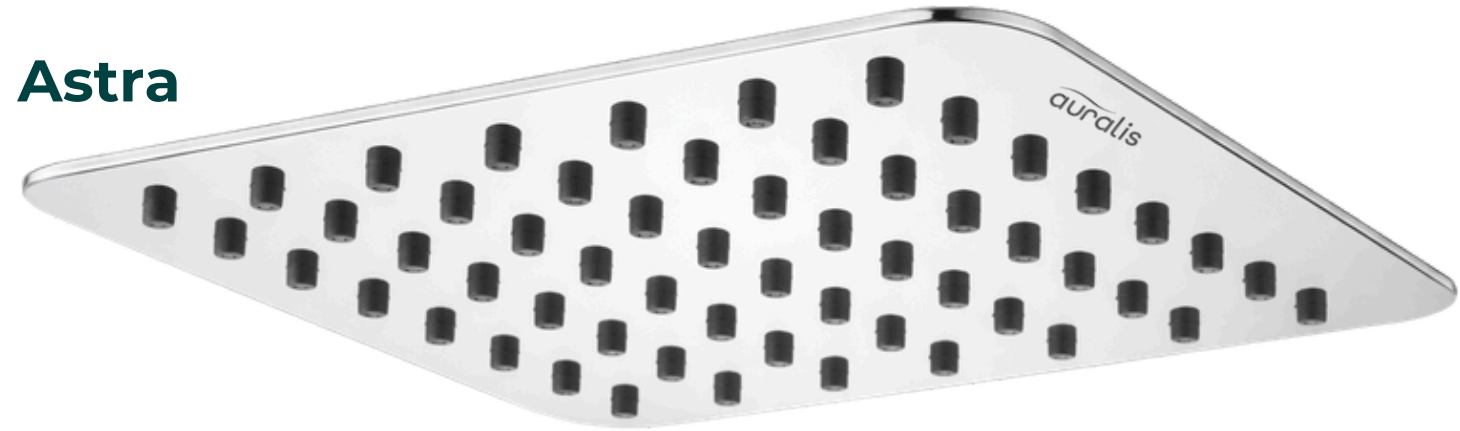

PRECISE ANGLE ADJUSTMENT

Swivel Ball Joint: Tilt the head in any direction to angle the water flow exactly where you need it.

ULTRA-THIN SS RAIN SHOWERS

Nova

Cat Code: A25322
NOVA ULTRATHIN 200MM-SQUARE
MRP: Rs. 1,275

Cat Code: A25323
NOVA ULTRATHIN 150MM-SQUARE
MRP: Rs. 795

Cat Code: A25324
NOVA ULTRATHIN 100MM-SQUARE
MRP: Rs. 525

APEX SS RAIN SHOWERS

auralis

Astra

Cat Code: A25325
ASTRA APEX 200MM-SQUARE
MRP: Rs. 1,990

Nova

Cat Code: A25326
NOVA APEX 150MM-SQUARE
MRP: Rs. 895

Nova

Cat Code: A25327
NOVA APEX 100MM-SQUARE
MRP: Rs. 575

NEXUS SS RAIN SHOWERS

Nova

Cat Code: A25328
NOVA NEXUS 200MM-SQUARE
MRP: Rs. 1,750

Cat Code: A25329
NOVA NEXUS 150MM-SQUARE
MRP: Rs. 1245