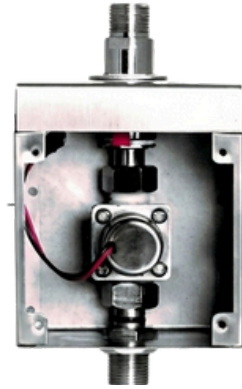

URINAL SENSORS

URINAL SENSOR FLUSHER- IN TILE

AC/DC & BATTERY OPERATED

WITH FLOW CONTROL

Cat Code: A51090
URINAL SENSOR FLUSHER- IN TILE
MRP: Rs. 7,195