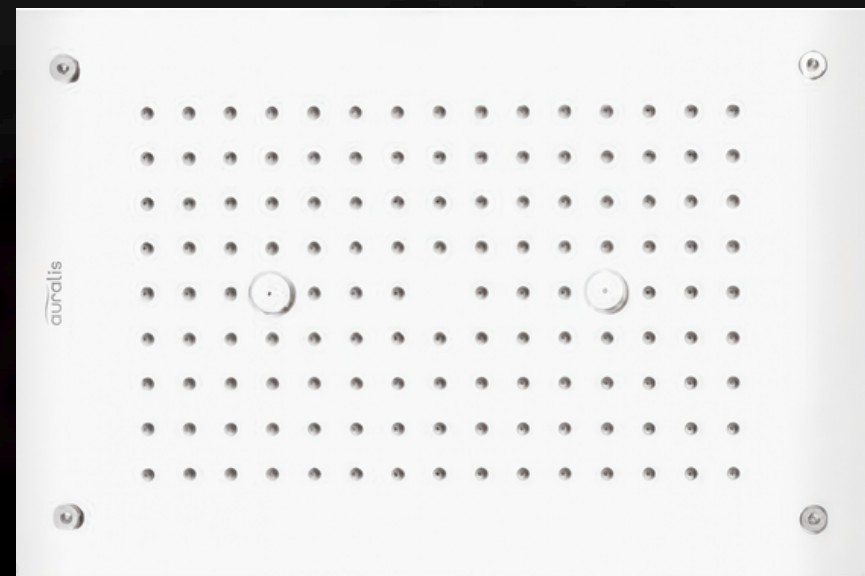

RIVERA 2-in-1 Ceiling Shower

375mm X 250mm

★ Rain, Mist

MRP: Rs. 28,490

Cat Code: AR92013