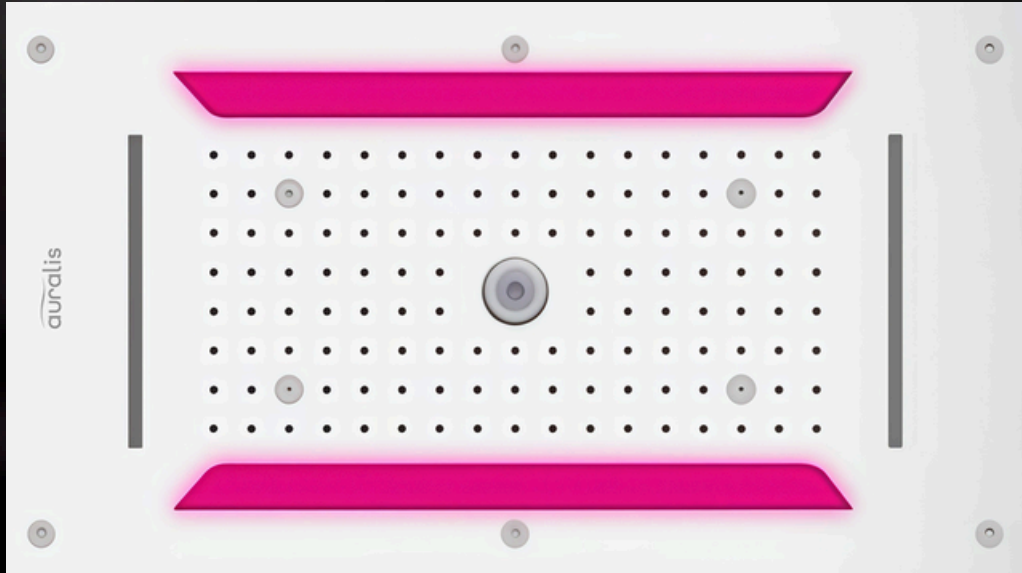

Sculpted with clean geometries and finished in flawless premium surfaces, each RIVERA ceiling shower integrates seamlessly into modern interiors, maintaining visual purity while delivering powerful, evenly distributed water flow. Advanced internal engineering ensures consistent performance, optimized pressure, and silent operation—creating an uninterrupted moment of calm.

Minimal in form yet indulgent in experience, RIVERA by Auralis redefines the ceiling shower as a statement of understated opulence—where design, innovation, and water unite to elevate the ritual of bathing.

Immerse. Unwind. Indulge

Rain

Mist

Cascade

Column

**RIVERA 4-in-1 Ceiling Shower
with Multi-Color Light**

700mm X 380mm

★ Rain, Mist, Cascade, Column