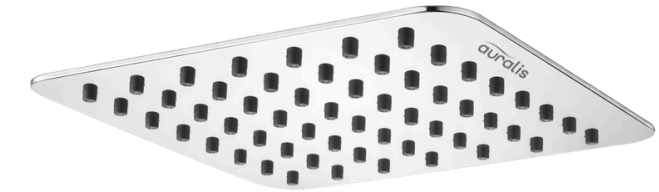

PRECISE ANGLE ADJUSTMENT

Swivel Ball Joint: Tilt the head in any direction to angle the water flow exactly where you need it.

ULTRA-THIN SS RAIN SHOWERS

Nova

Cat Code: A25322
NOVA ULTRATHIN 200MM-SQUARE
MRP: Rs. 1,275

Cat Code: A25323
NOVA ULTRATHIN 150MM-SQUARE
MRP: Rs. 795

Cat Code: A25324
NOVA ULTRATHIN 100MM-SQUARE
MRP: Rs. 525

APEX SS RAIN SHOWERS

auralis

Astra

Cat Code: A25325
ASTRA APEX 200MM-SQUARE
MRP: Rs. 1,990

Nova

Cat Code: A25326
NOVA APEX 150MM-SQUARE
MRP: Rs. 895

Nova

Cat Code: A25327
NOVA APEX 100MM-SQUARE
MRP: Rs. 575

NEXUS SS RAIN SHOWERS

Nova

Cat Code: A25328
NOVA NEXUS 200MM-SQUARE
MRP: Rs. 1,750

Cat Code: A25329
NOVA NEXUS 150MM-SQUARE
MRP: Rs. 1245