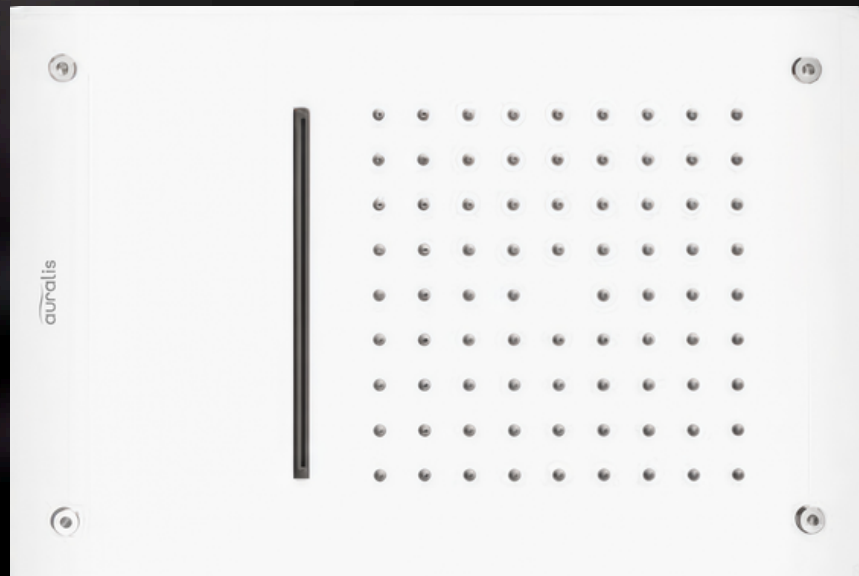

RIVERA 2-in-1 Ceiling Shower

375mm X 250mm

★ Rain, Cascade

MRP: Rs. 28,490

Cat Code: AR92014