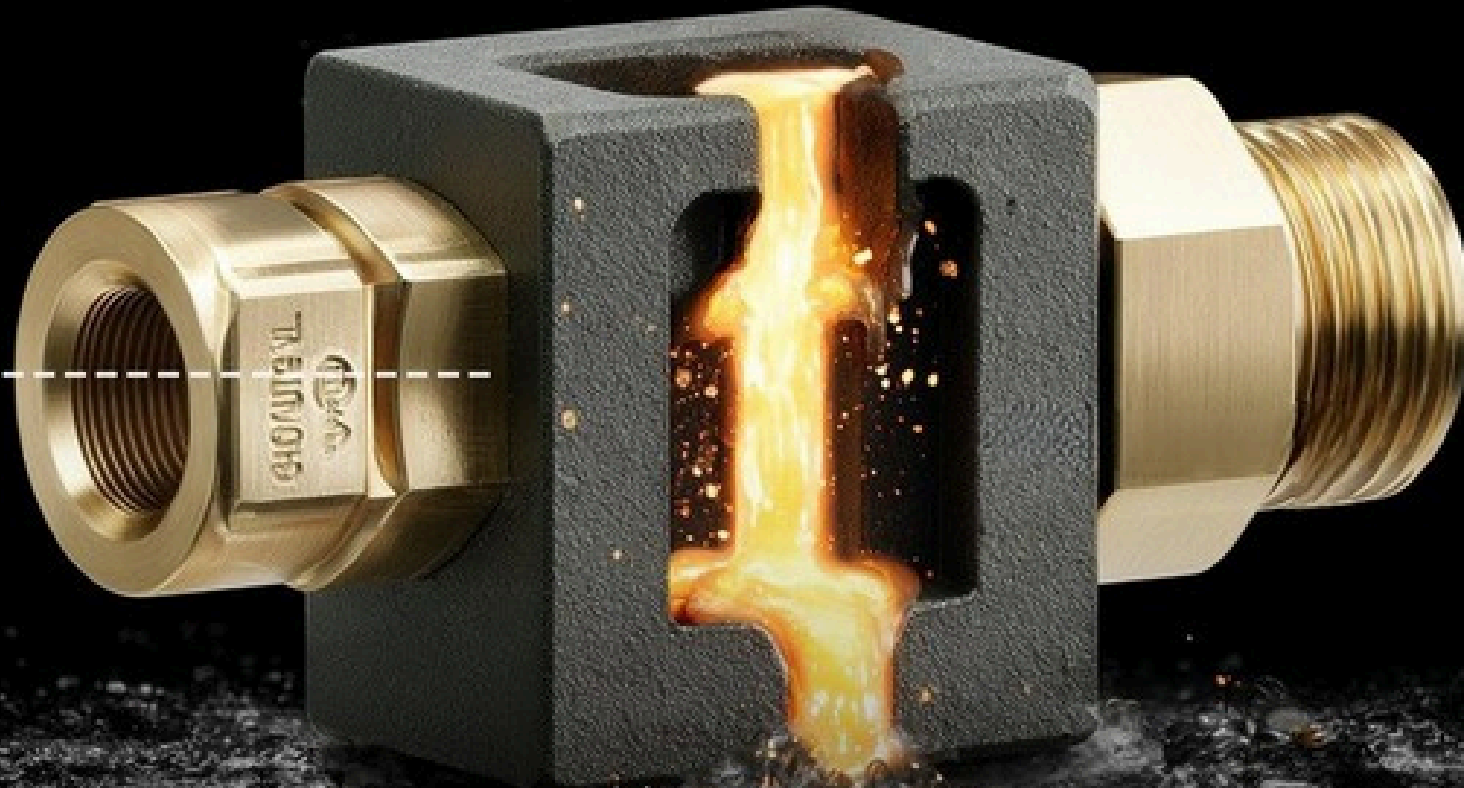

Crafted from premium brass for
unmatched strength and corrosion
resistance.

ADD-ONS

Built to Flow. Built to Last

Crafted from solid brass, built through precision casting, and powered by performance-tested components. Channels water with high-pressure efficiency — switching between outlets in a single effortless motion.