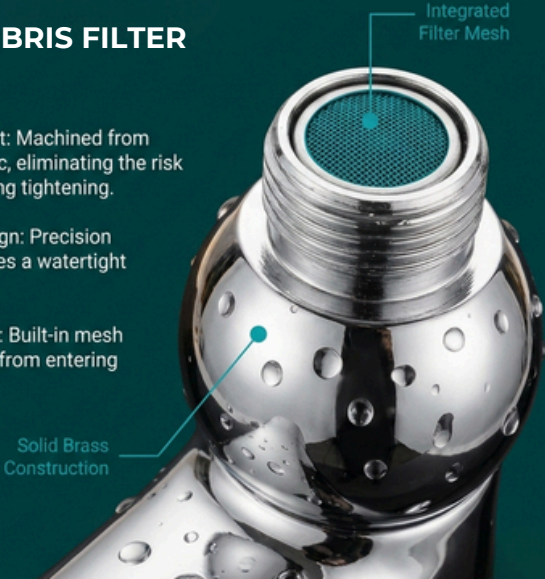

ULTRA-THIN SS RAIN SHOWERS

auralis

Astra

Cat Code: A25321
ASTRA ULTRATHIN 300MM-SQUARE
MRP: Rs. 2,990

BUILT-IN DEBRIS FILTER

- Solid Brass Joint: Machined from brass, not plastic, eliminating the risk of cracking during tightening.
- Leak-Proof Design: Precision threading ensures a watertight seal.
- Filter Protection: Built-in mesh prevents debris from entering the chamber.

PRECISE ANGLE ADJUSTMENT

Swivel Ball Joint: Tilt the head in any direction to angle the water flow exactly where you need it.

ULTRA-THIN SS RAIN SHOWERS

Nova

Cat Code: A25322
NOVA ULTRATHIN 200MM-SQUARE
MRP: Rs. 1,275