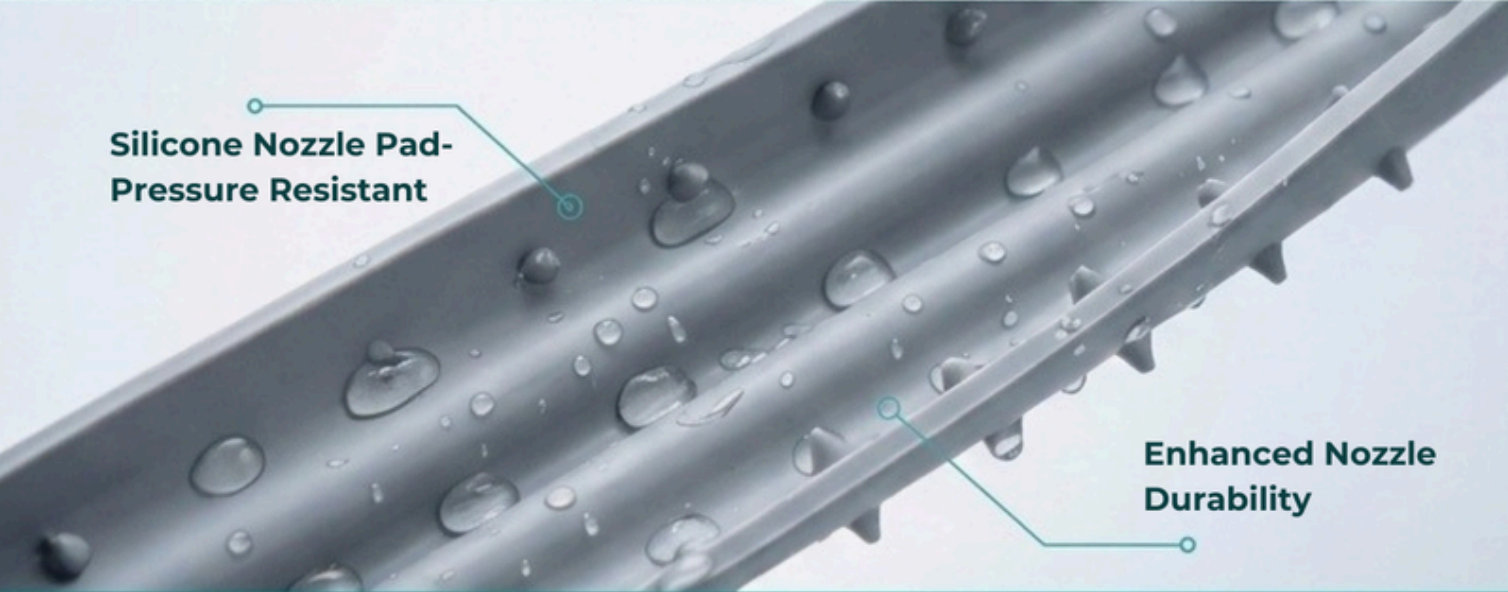

Engineered for longevity

Silicone Nozzle Pad-
Pressure Resistant

Enhanced Nozzle
Durability

Cat Code: A25303
ORION ULTRATHIN 200MM-SQUARE
MRP: Rs. 2,990