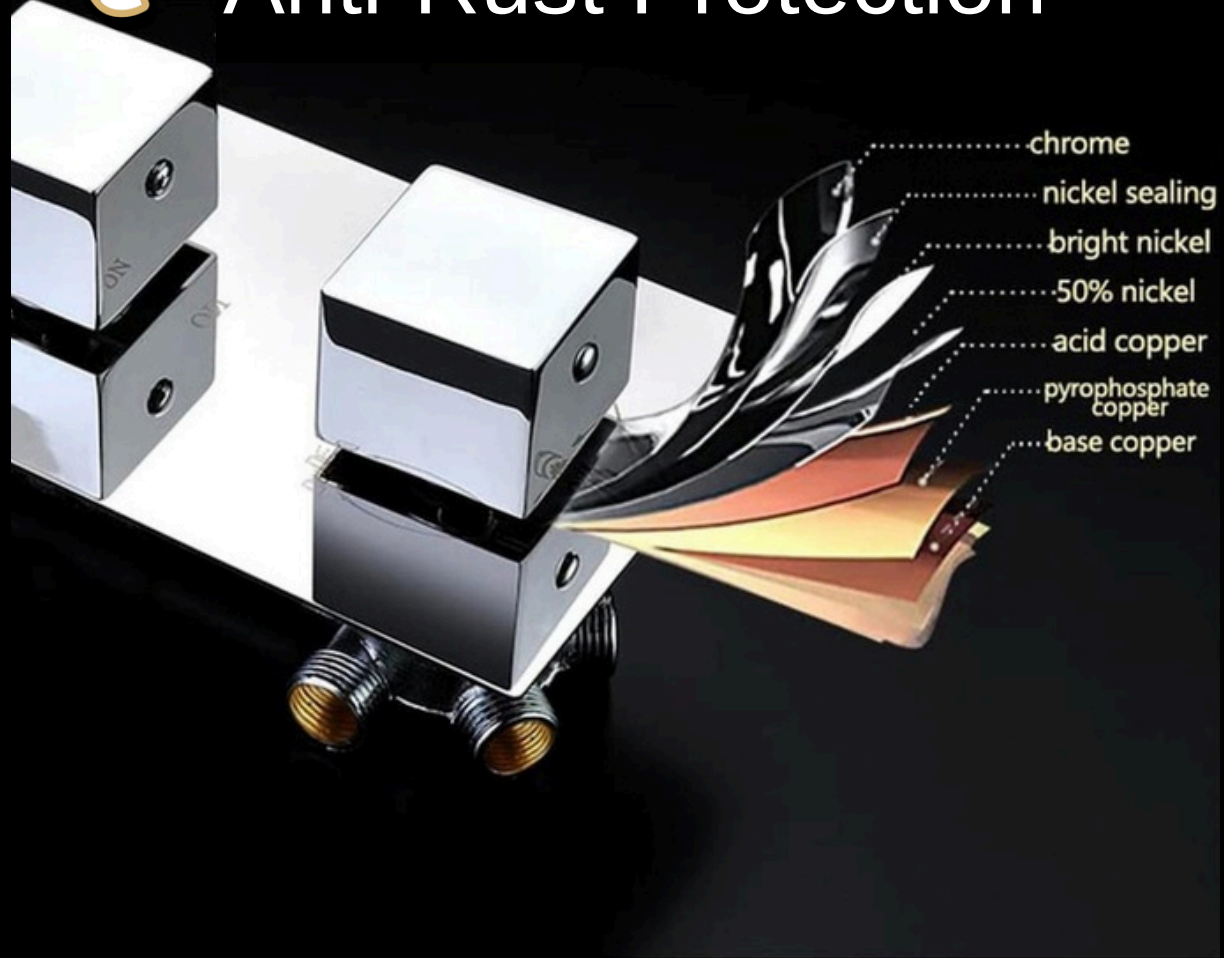

Assured Quality

RIVERA Thermostats by Auralis

RIVERA 5 - Way Thermostat

MRP: Rs. 64,990

Cat Code: AR91002

Thermostat Valve

Outlet Valves

7 Layers Coating Anti-Rust Protection